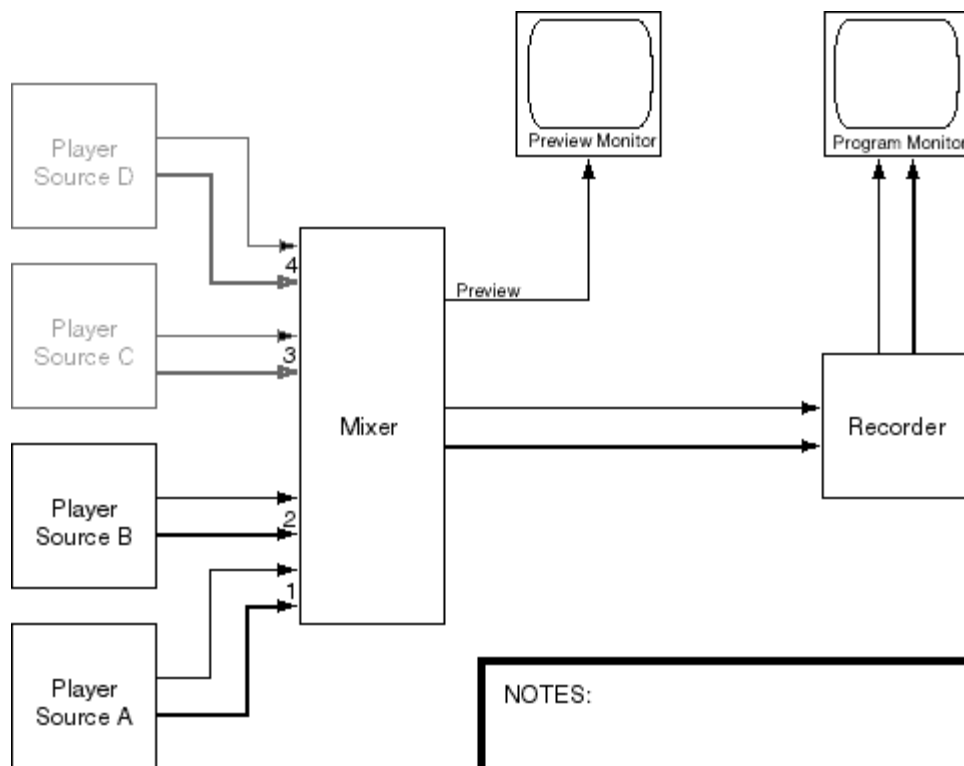

MX-1 or MXPro

NOTES:

= Video/S-Video
 = Audio (L/R)

The player/Source D diagram shows audio connection, this is only true if you have the MXPro.

Videonics Inc.
 1370 Dell Ave
 Campbell CA 95008
 Help Line: 1-408-370-9963
 e-mail: HelpLine@videonics.com