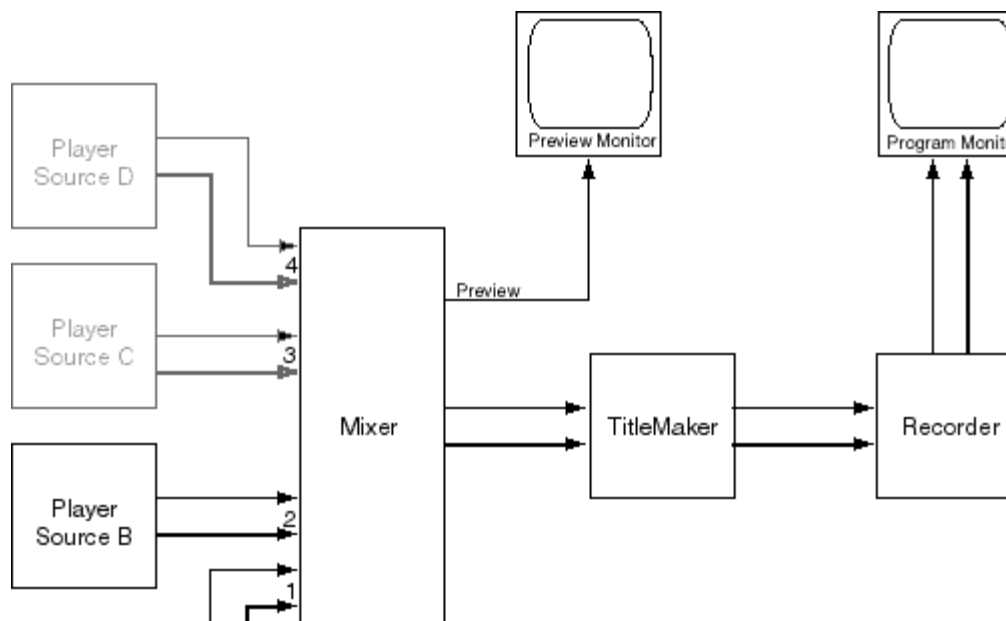

MX-1/MXPro Video TitleMaker

NOTES:

 = Video/S-Video
 = Audio (L/R)

The player/Source D diagram shows audio connection, this is only true if you have the MXPro.

Videonics Inc.
 1370 Dell Ave
 Campbell CA 95008
 Help Line: 1-408-370-9963
 e-mail: HelpLine@videonics.com