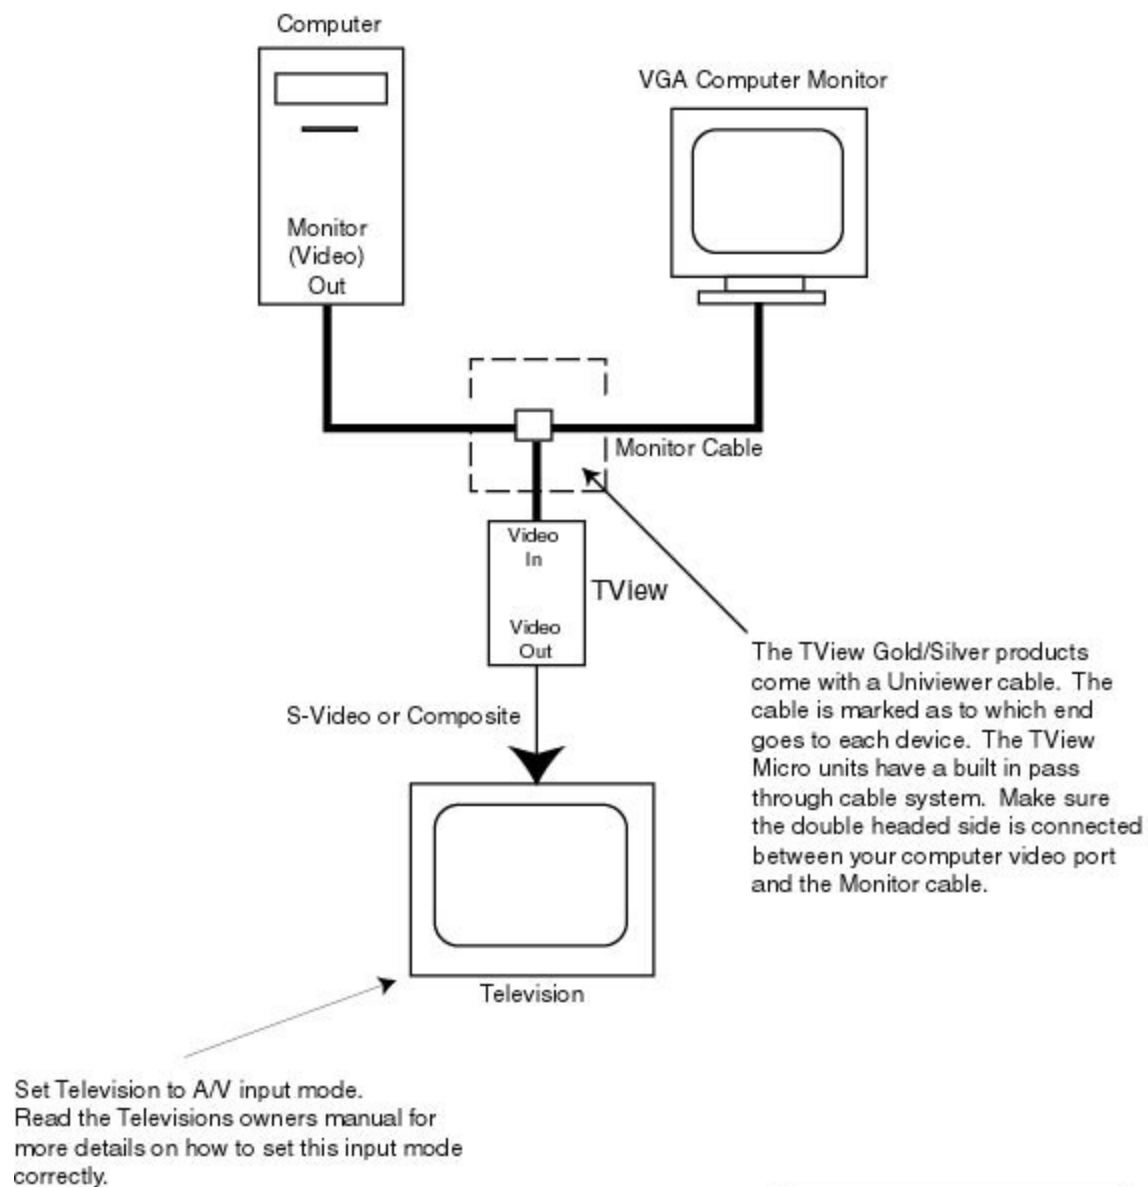

TView Desktop

TView with Desktop Computer

Focus Enhancements Inc.
1370 Dell Ave
Campbell CA 95008