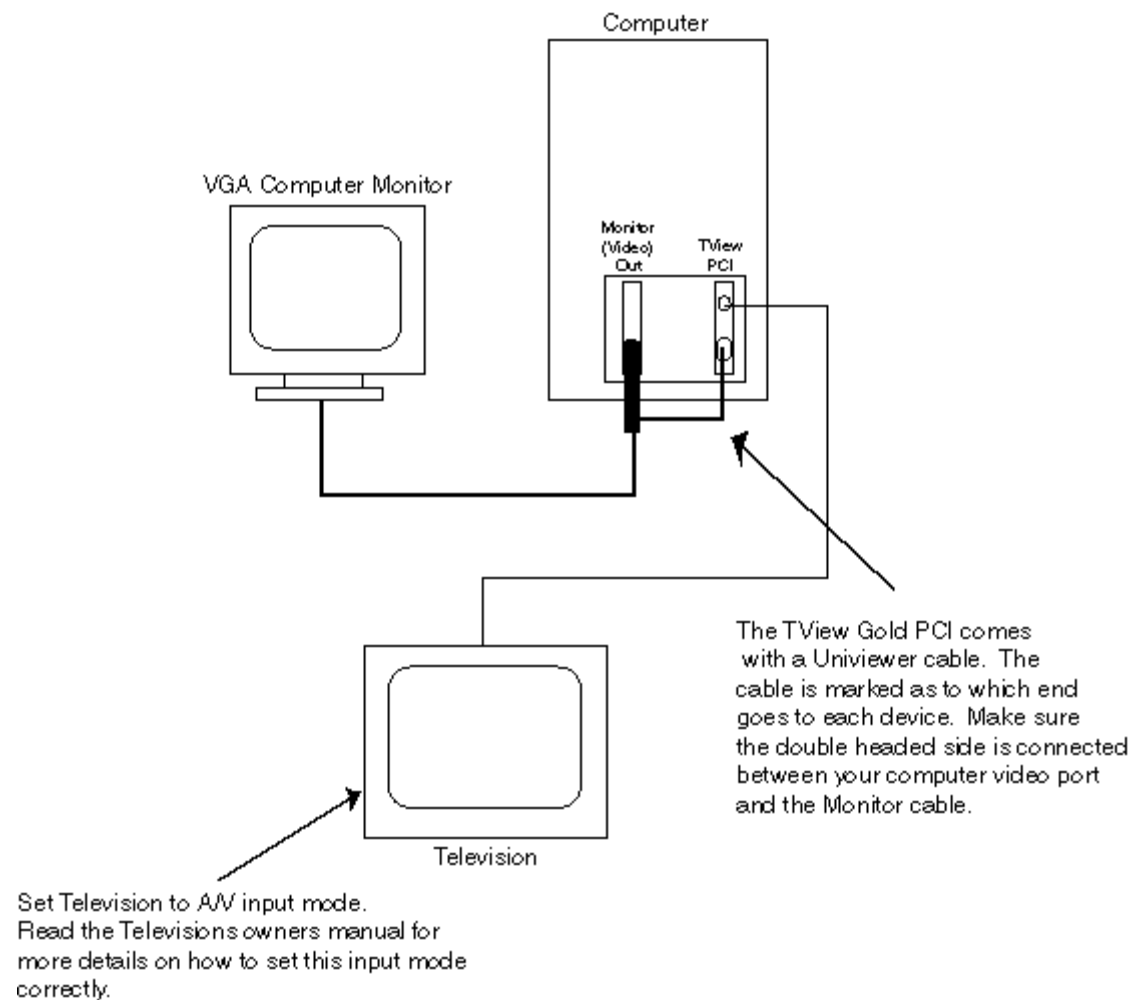

TView Gold PCI

TView Gold PCI

Focus Enhancements Inc.
1370 Dell Ave
Campbell CA 95008